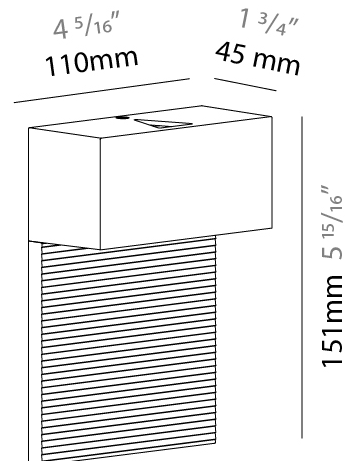

PROJECT	_____
TYPE	_____
SPECIFIER	_____
QUANTITY	_____
DATE	_____

CARTELLO STANDARD SURFACE

D93039

base number

1. To build a product code in our configurator select the specify button on the base model # product page
2. To build a manual product code on this datasheet choose from the options listed below in blue font and add the suffix to the base model #

GENERAL

Series: Cartello
Subseries: Cartello Standard
Brand: Milan
Division: Design
Mounting Type: Surface
Mounting Location: Wall
Subcategory: Up/Down Light

PHYSICAL

Shape: Rectangle
Length (mm): 110
Length (in): 4 ⁵/₁₆
Height (mm): 151
Height (in): 5 ¹⁵/₁₆
Extension (mm): 45
Extension (in): 1 ³/₄
Light Distribution: Direct / Indirect
Weight (kg): 0.41
Weight (lbs): 0.9
Fixture Finish: Metallic Gray
Fixture Material: Aluminum

ELECTRICAL

Number of Lamps: 1
Lamp Type: LED Retrofit
Lamp Shape: T4
Bulb Included: Bulb Not Included
Total Output Wattage (W): 3
Max. Wattage Per Lamp (W): 3
Lamp Base: G9
Input Voltage (V): 120

LED

OPTICAL

RATINGS AND CERTIFICATIONS

Certified By: CSA Certified to UL and CSA Standards
IP rating: IP20