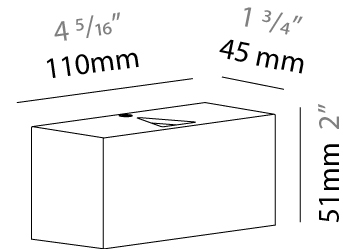

PROJECT	_____
TYPE	_____
SPECIFIER	_____
QUANTITY	_____
DATE	_____

CARTELLO STANDARD SURFACE

D93040

base number

1. To build a product code in our configurator select the specify button on the base model # product page
2. To build a manual product code on this datasheet choose from the options listed below in blue font and add the suffix to the base model #

GENERAL

Series: Cartello
Subseries: Cartello Standard
Brand: Milan
Division: Design
Mounting Type: Surface
Mounting Location: Wall
Subcategory: Up/Down Light

PHYSICAL

Shape: Rectangle
Length (mm): 110
Length (in): 4 ⁵/₁₆
Height (mm): 51
Height (in): 2
Extension (mm): 45
Extension (in): 1 ³/₄
Light Distribution: Direct / Indirect
Weight (kg): 0.41
Weight (lbs): 0.9
Fixture Finish: Metallic Gray
Fixture Material: Aluminum

ELECTRICAL

Number of Lamps: 1
Lamp Type: LED Retrofit
Lamp Shape: T4
Bulb Included: Bulb Not Included
Total Output Wattage (W): 3
Max. Wattage Per Lamp (W): 3
Lamp Base: G9
Input Voltage (V): 120

LED

OPTICAL

RATINGS AND CERTIFICATIONS

Certified By: CSA Certified to UL and CSA Standards
IP rating: IP20

J-Box cover plate included